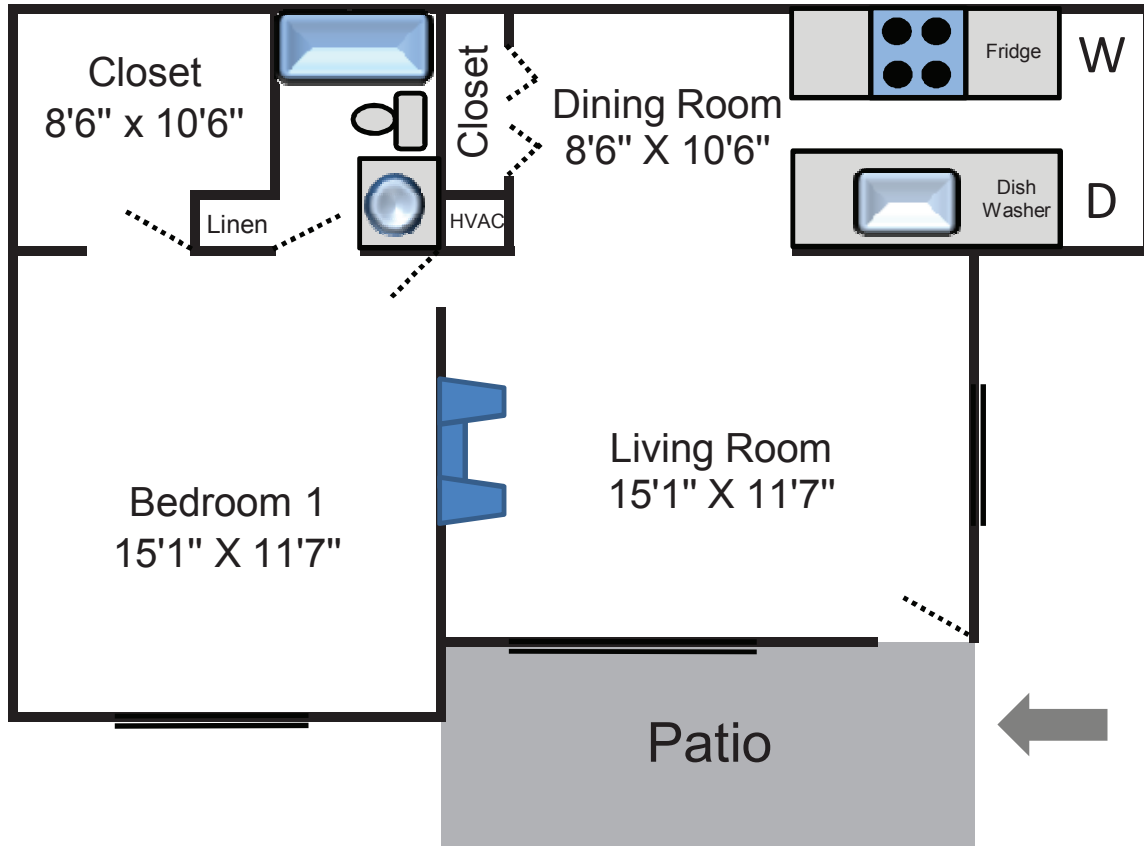

The Scottsdale

755 sq. ft.

Piccadilly Apartment Homes

500 Windsor Green Blvd.

Goodlettsville, TN 37072

(615) 859-3360

piccadilly@volunteerproperties.net