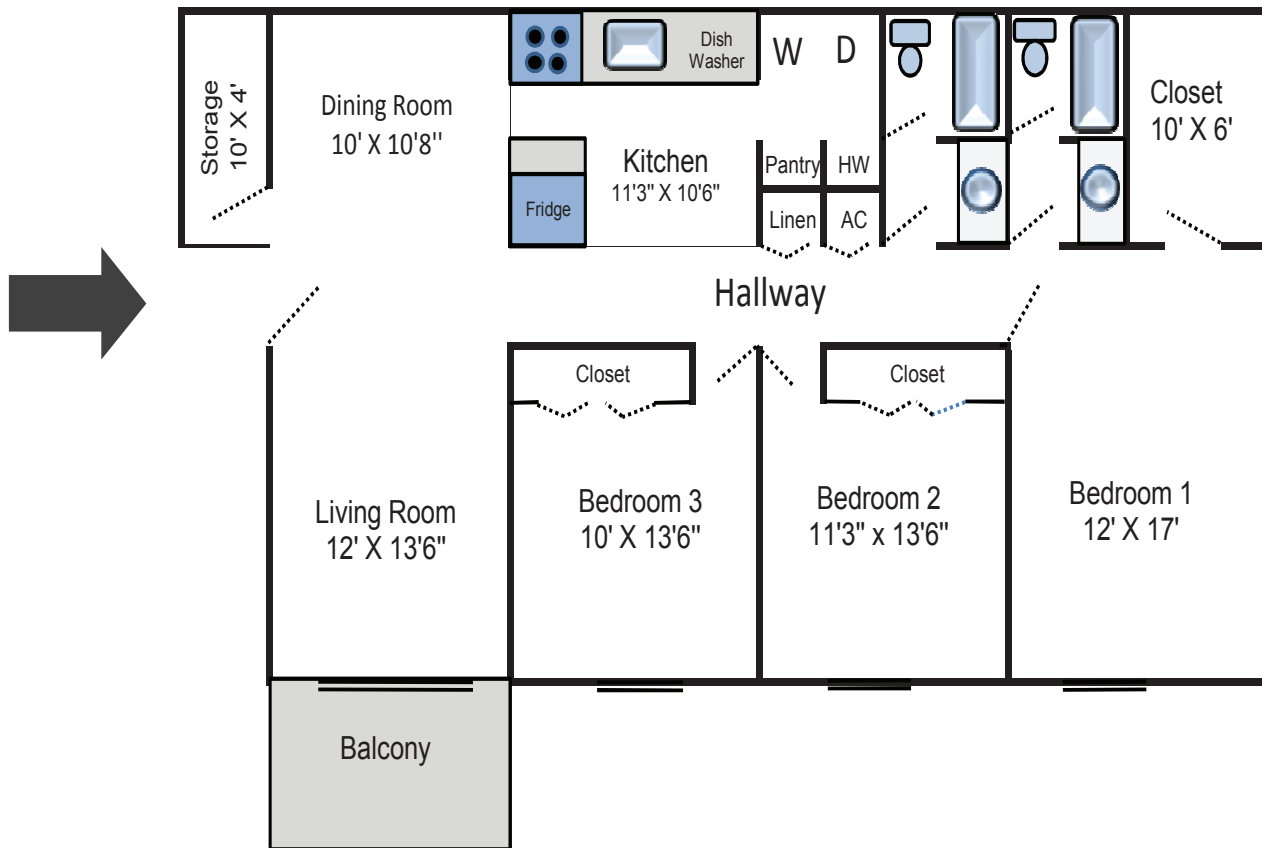

The Princeton

1378 sq. ft.

Piccadilly Apartment Homes

500 Windsor Green Blvd.

Goodlettsville, TN 37072

(615) 859-3360

piccadilly@volunteerproperties.net